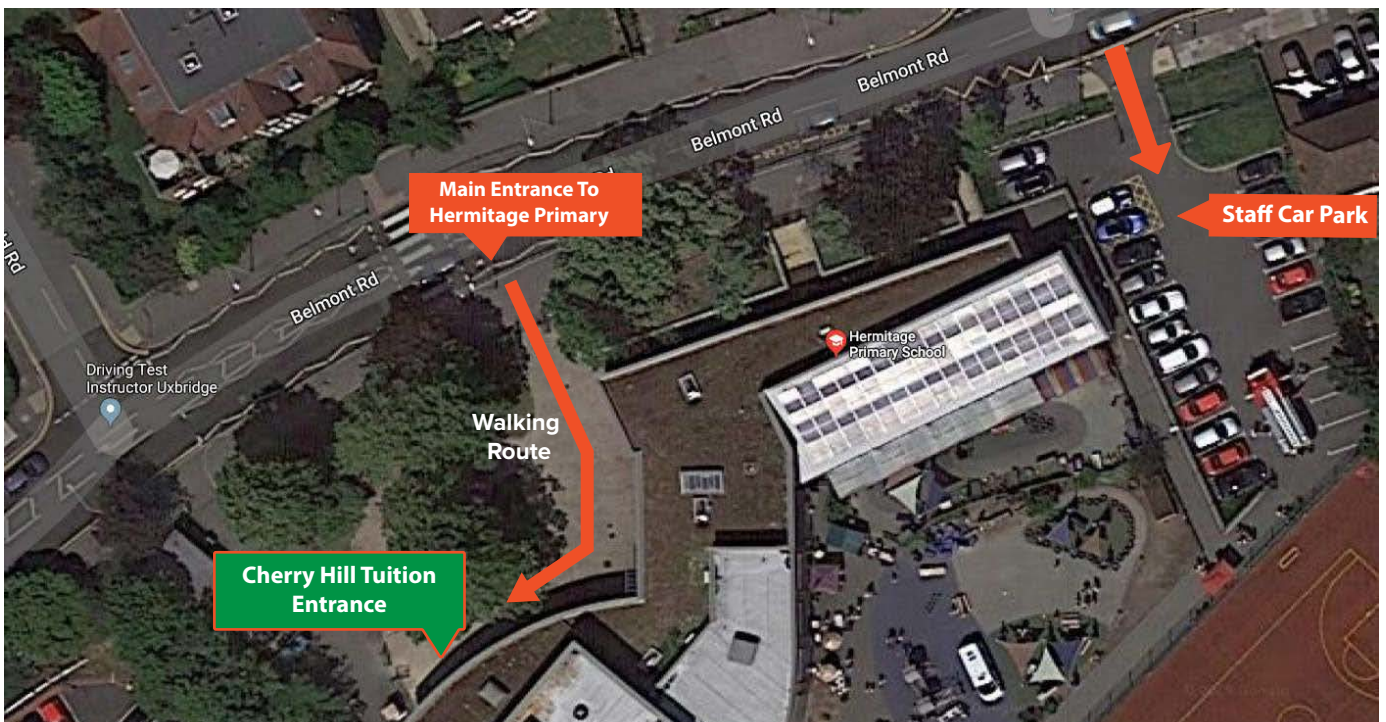

Address

Cherry Hill Tuition Uxbridge
 Hermitage Primary School
 Belmont Road
 Uxbridge, Middlesex
 UB8 1RB

- 5 minutes walk to Uxbridge Town Centre High Street.
- 6 minutes walk to Uxbridge Tube Station (Piccadilly Line).
- Close to all major bus routes.
- 2 minutes walk to Sainsbury's Supermarket.

Parking : Intu Uxbridge Shopping Centre | The Pavilions Shopping Centre | Local Meter Bays.
 (Local single yellow lines for parking after 6.30pm and on weekends.)

PLAN MAP (FROM GOOGLE MAPS)

STREET MAP (FROM GOOGLE MAPS)