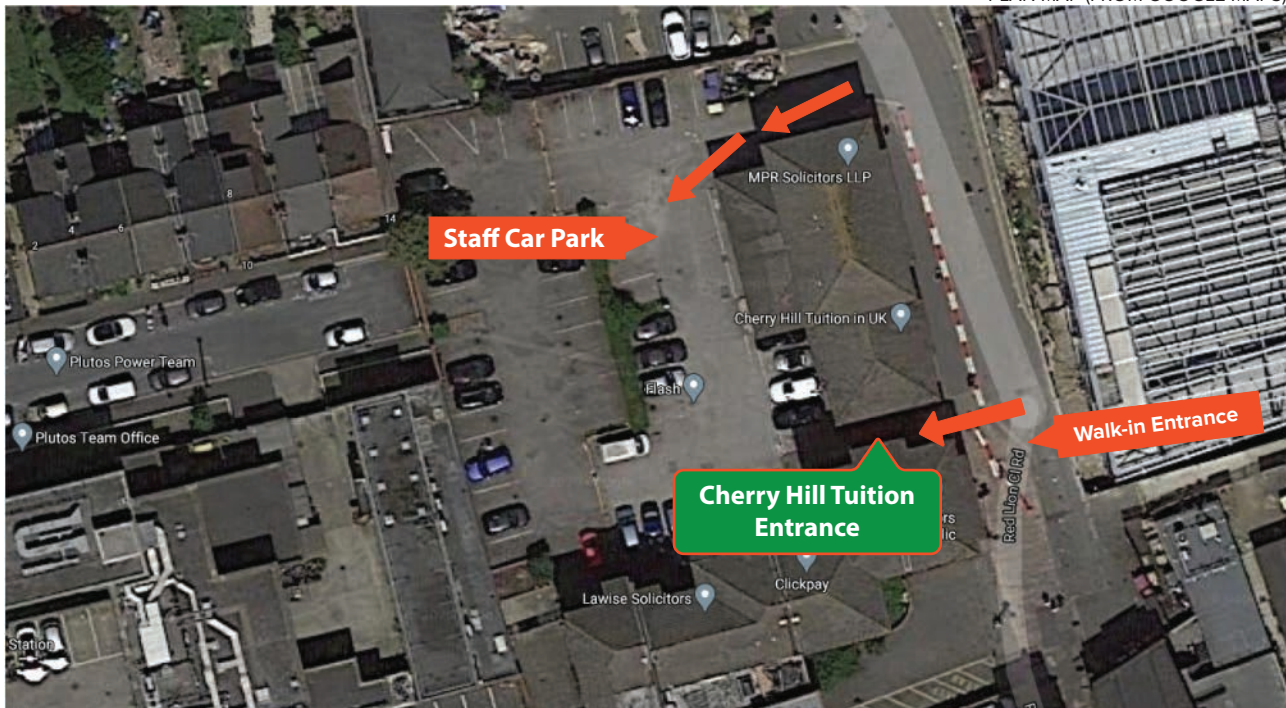

Address

Cherry Hill Tuition Hounslow
Unit 7 Red Lion Court
Alexandra Road, Hounslow
Middlesex
TW3 1JS

- 6 minutes walk to Hounslow Central Tube Station.
- 5 minutes walk to Asda supermarket.
- 10 minutes walk to Hounslow Overground Train Station.
- Next to all major bus routes.
- Off Hounslow High Street. Next-door to Mcdonald's and Starbucks.

Parking Restriction: Please avoid using the on-site car park as the owners have installed cameras to issue fines. (We have been told that a 10 minutes drop off and pick up period exists.)

Nearest Parking : Asda Car Park | Treater Centre | Montague Road Small Car Park | Local Parking Meter Bays (Local single yellow lines for parking after 6.30pm and on weekends.)

PLAN MAP (FROM GOOGLE MAPS)

STREET MAP (FROM GOOGLE MAPS)

AREA MAP (FROM GOOGLE MAPS)

SIDE WALK TO ENTRANCE

MAIN ENTRANCE DOOR