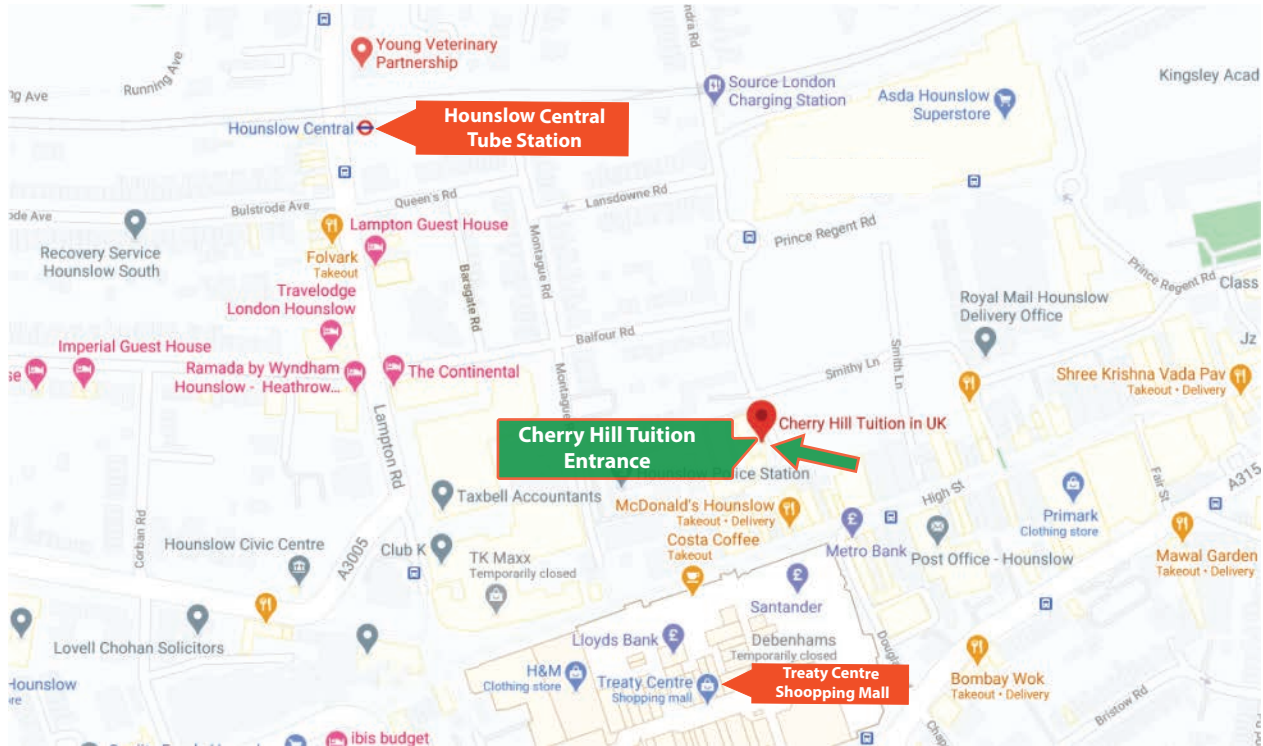

Address

Cherry Hill Tuition Hounslow
Unit 7 Red Lion Court
Alexandra Road, Hounslow
Middlesex
TW3 1JS

- 6 minutes walk to Hounslow Central Tube Station.
- 5 minutes walk to Asda supermarket.
- 10 minutes walk to Hounslow Overground Train Station.
- Next to all major bus routes.
- Off Hounslow High Street. Next-door to Mcdonald's and Starbucks.

Parking Restriction: Please avoid using the on-site car park as the owners have installed cameras to issue fines. (We have been told that a 10 minutes drop off and pick up period exists.)

Nearest Parking : Asda Car Park | Treater Centre | Montague Road Small Car Park | Local Parking Meter Bays (Local single yellow lines for parking after 6.30pm and on weekends.)

PLAN MAP (FROM GOOGLE MAPS)

STREET MAP (FROM GOOGLE MAPS)

AREA MAP (FROM GOOGLE MAPS)

SIDE WALK TO ENTRANCE

MAIN ENTRANCE DOOR